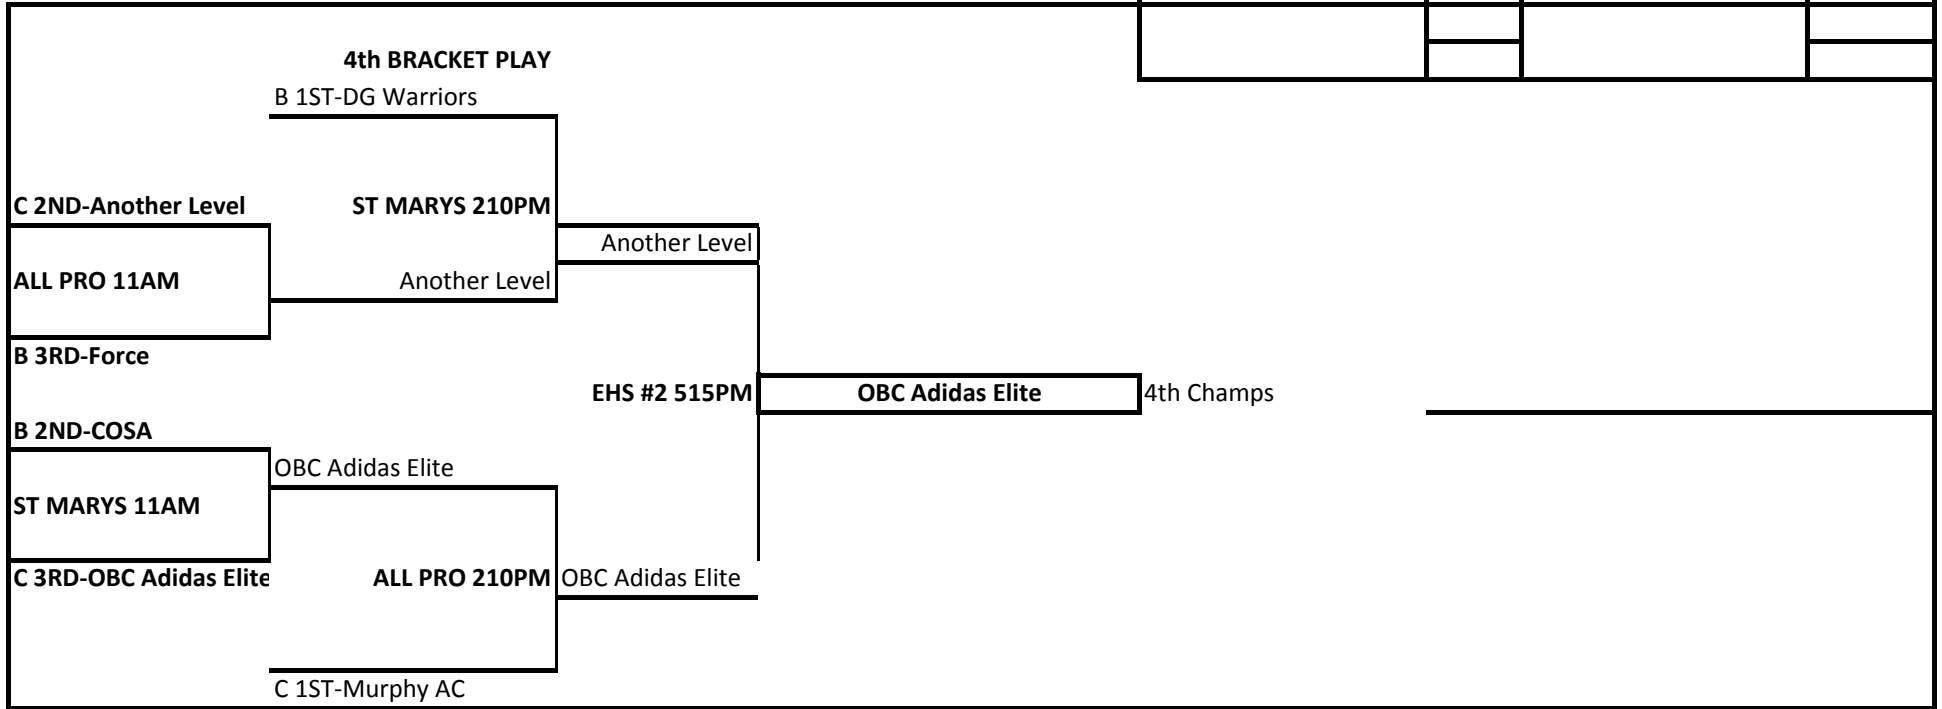

PLACE/RECORD	Pool B	PLACE/RECORD	Pool C	SCORES			
1st	DG Warriors	3rd	OBC Adidas Elite	POOL B GAMES			
3rd	Force	1st	Murphy AC	DG Warriors	41	Force	13
2nd	COSA	2nd	Another Level	DG Warriors	45	COSA	29
				Force	11	COSA	38
				POOL C GAMES			
				OBC Adidas Elite	32	Murphy AC	28
				OBC Adidas Elite	25	Another Level	30
				Murphy AC	31	Another Level	26

4th Boys YELLOW DIVISION