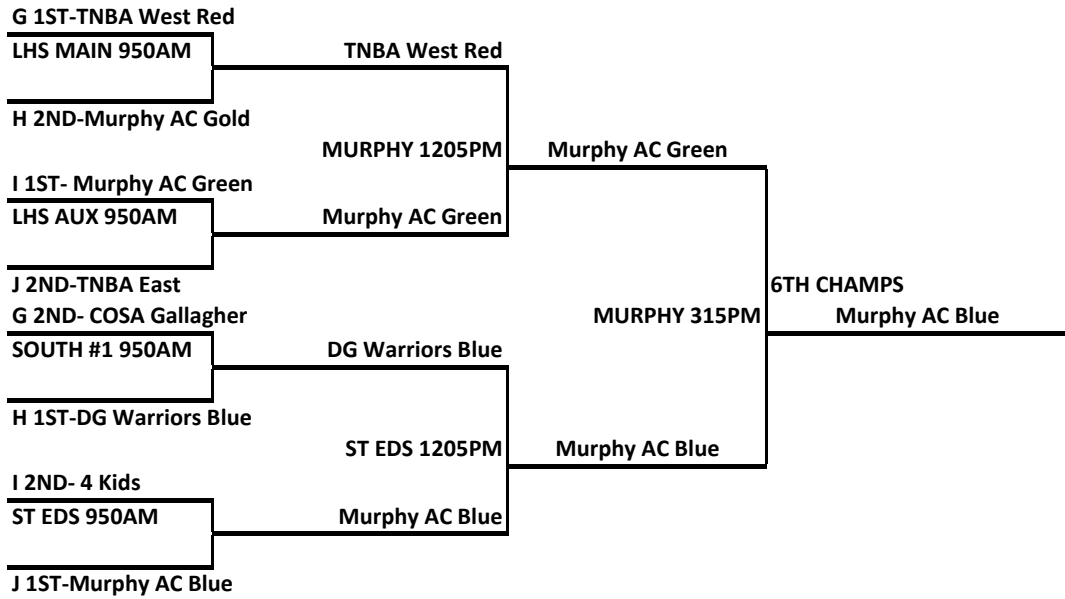

6TH BOYS BRACKET