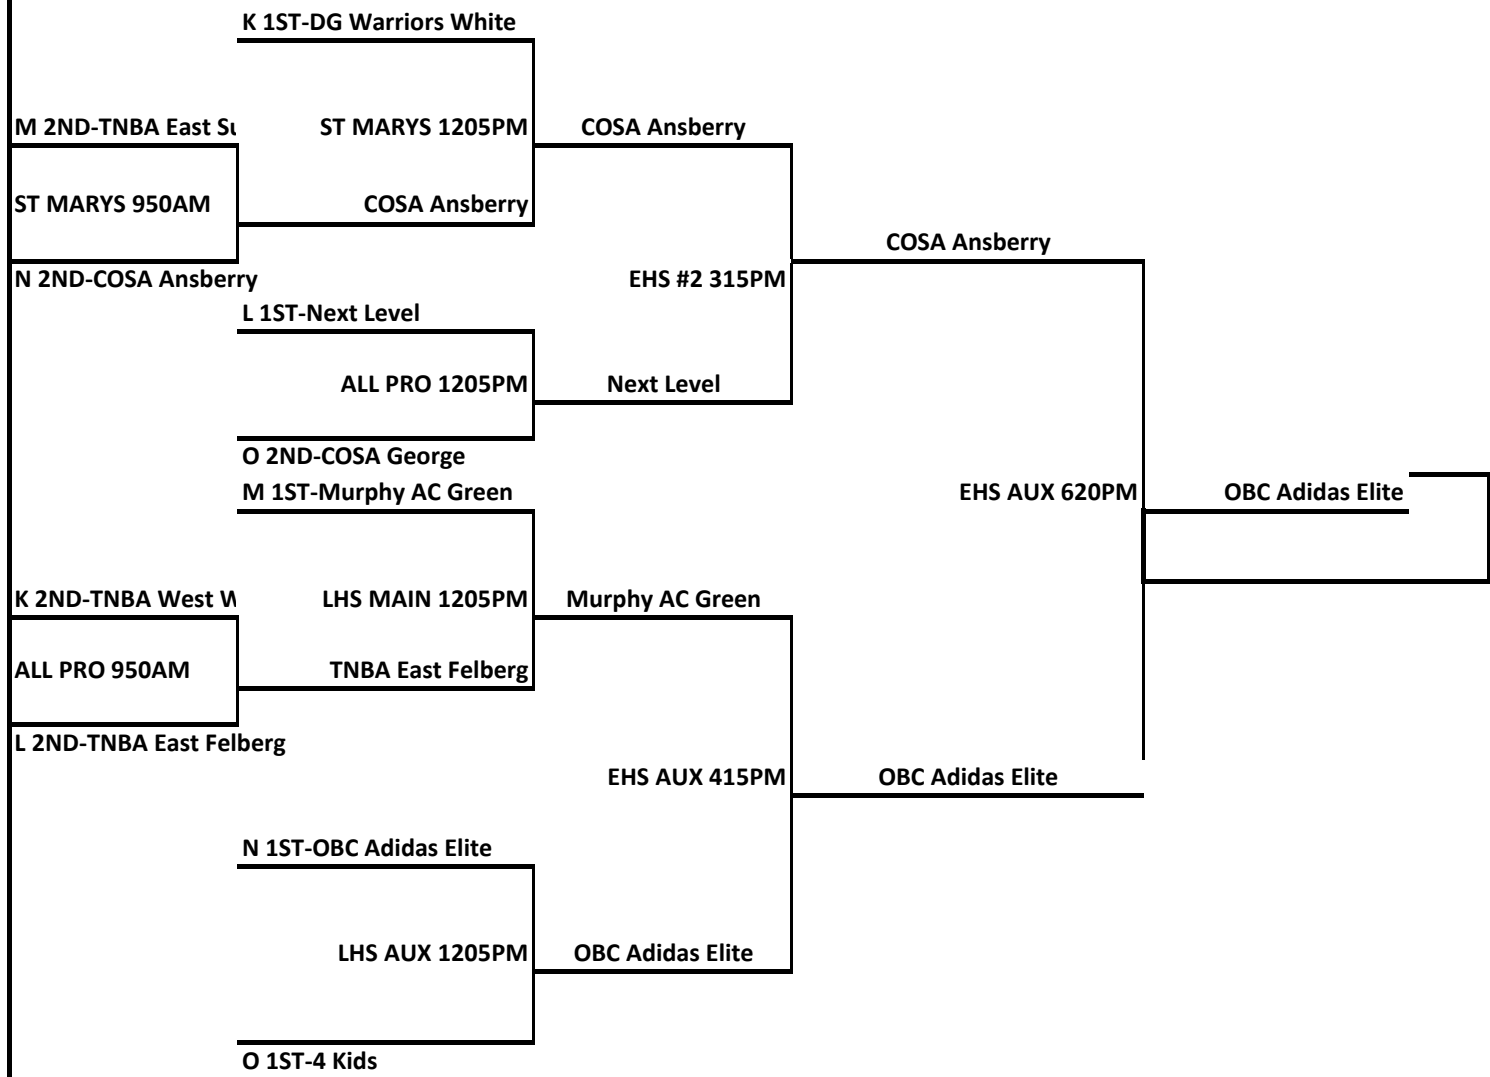

7TH BOYS BRACKET