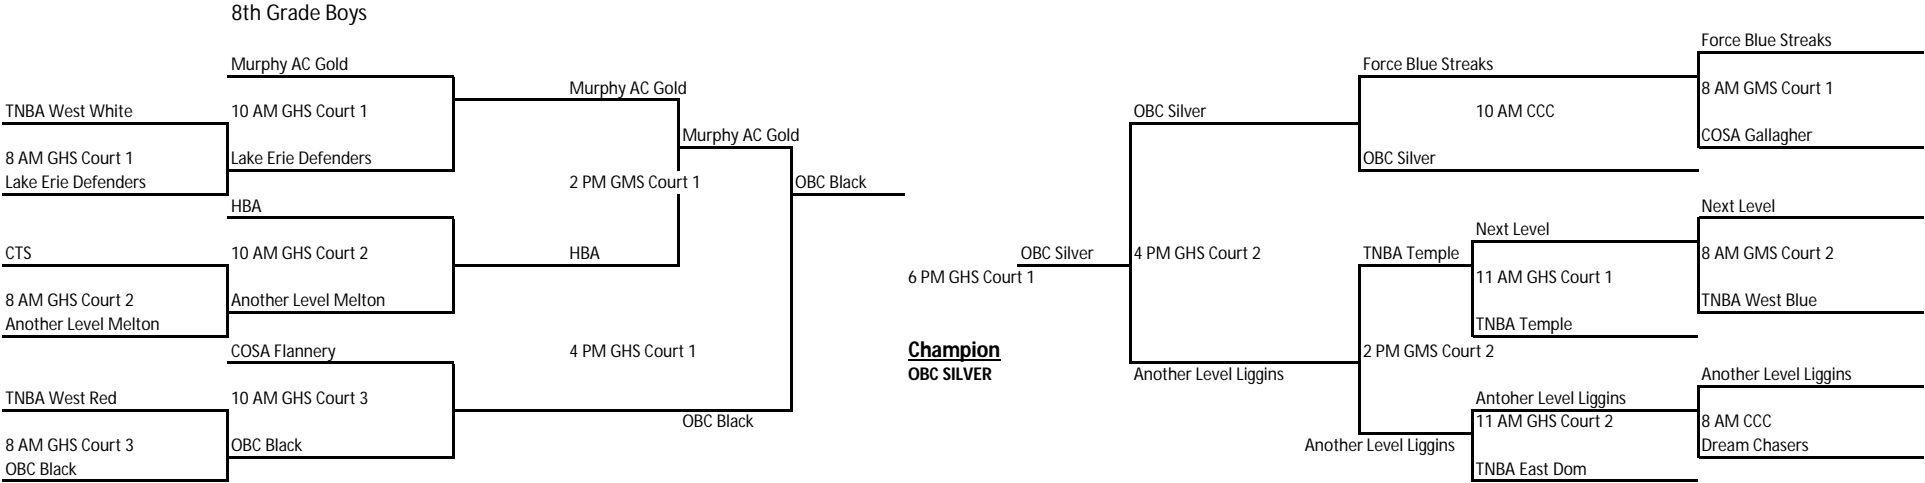

2014 All American Cage Classic Brackets