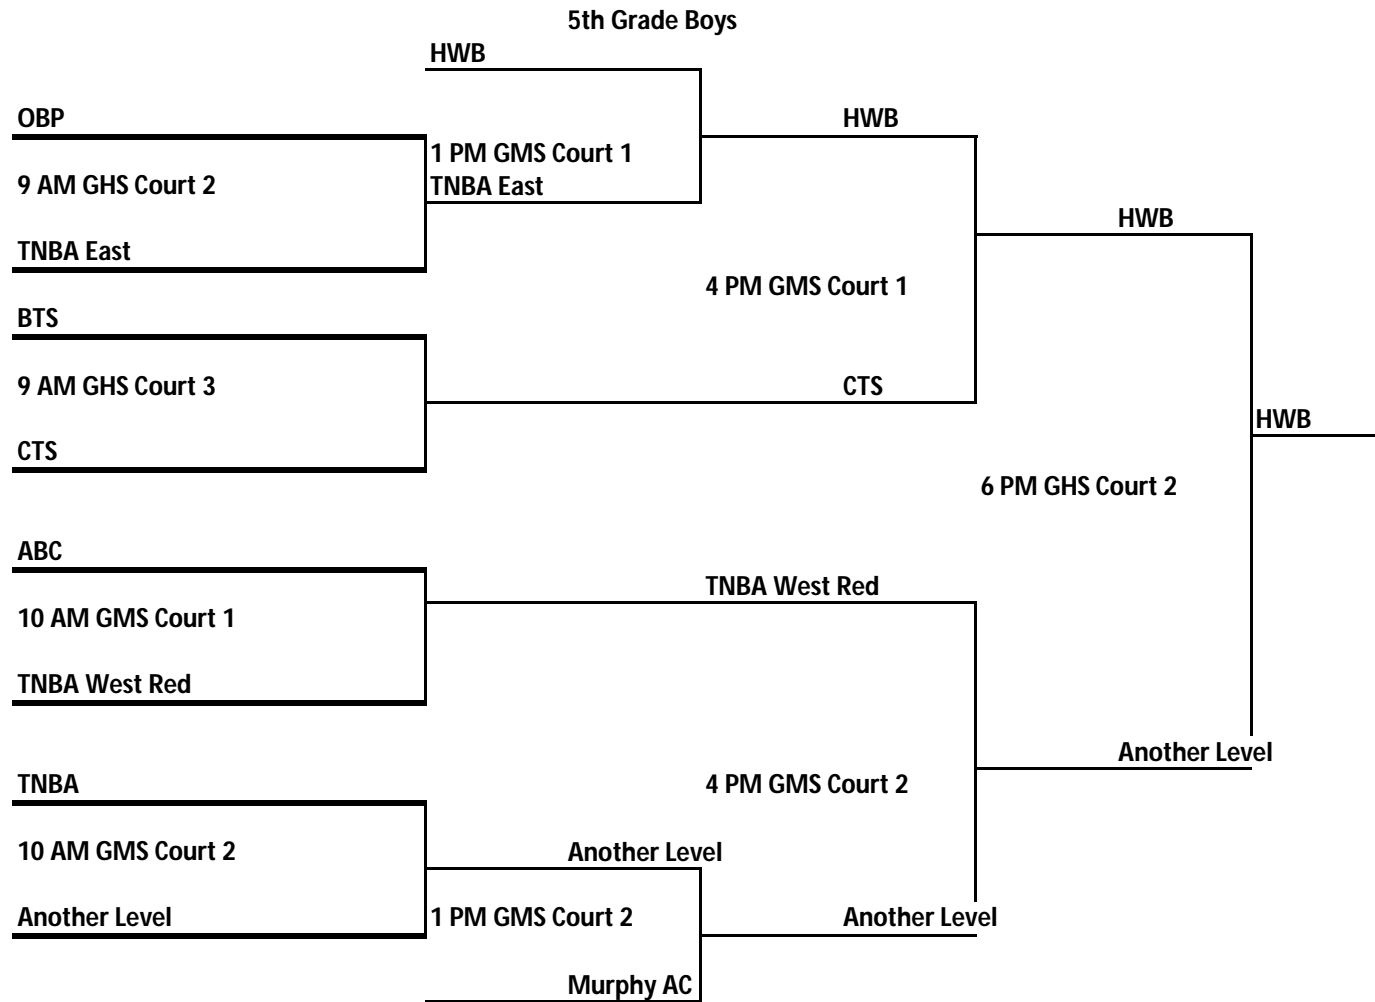

2014 All American Cage Classic Brackets

FINAL RESULTS