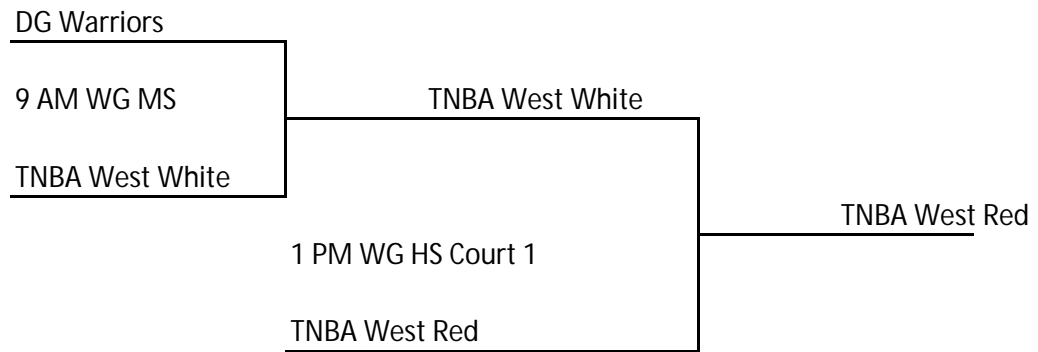

2014 All American Cage Classic Brackets

3rd Grade Boys

FINAL RESULTS