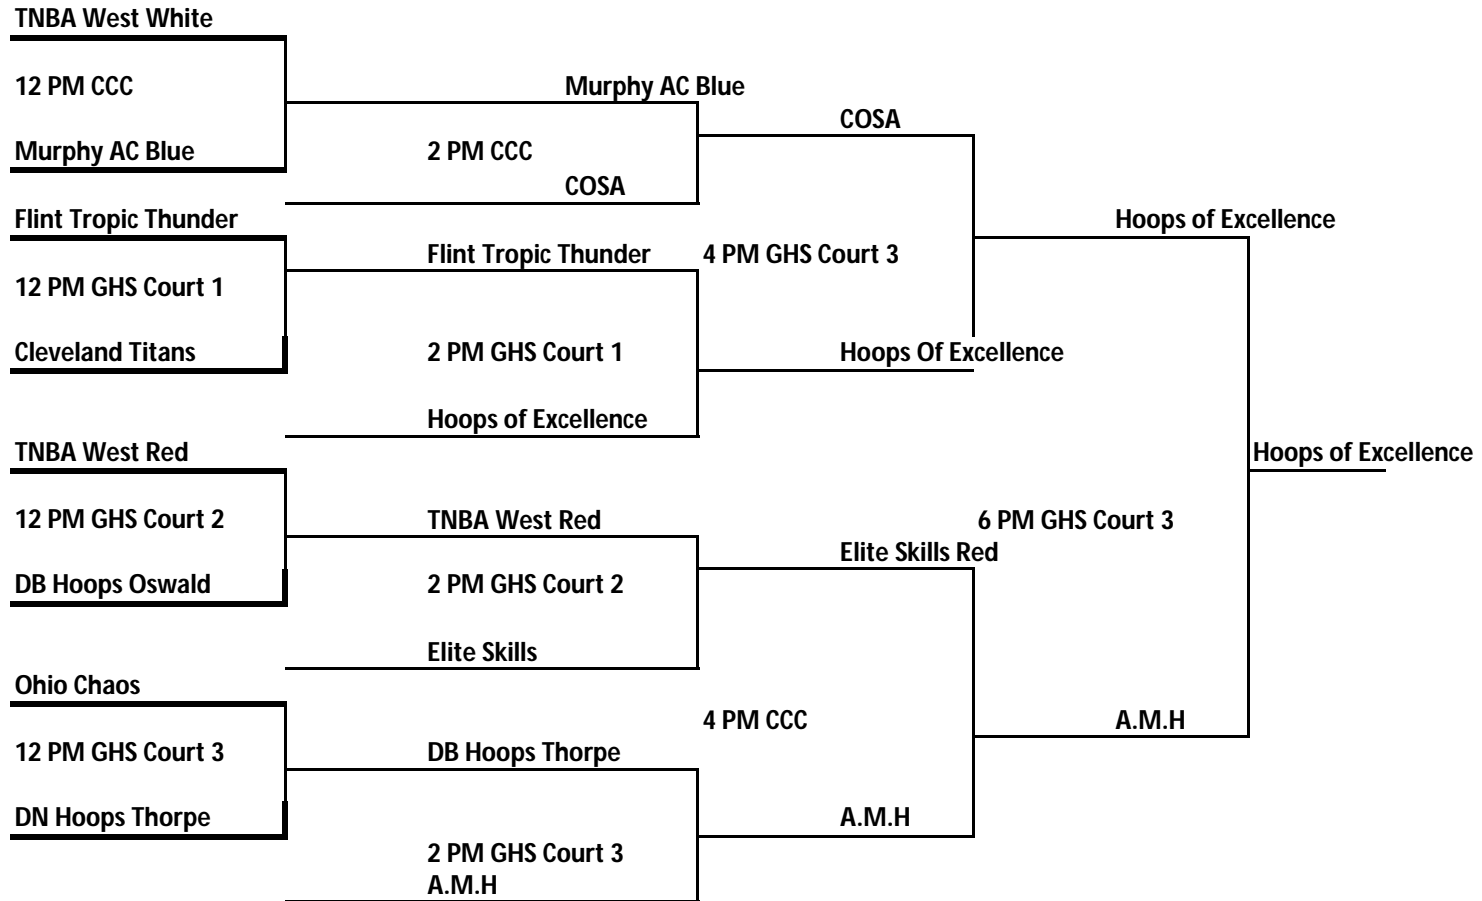

2014 All American Cage Classic Brackets

Open Boys

FINAL RESULTS