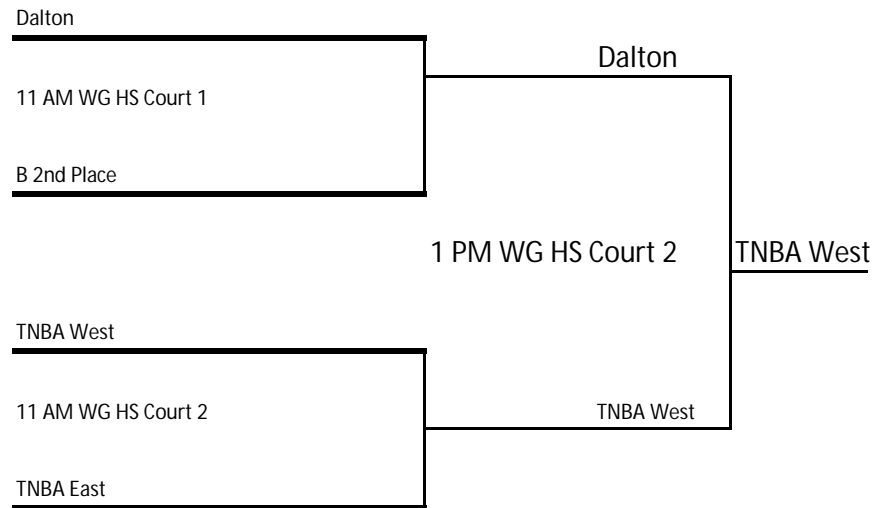

2014 All American Cage Classic Brackets

4th Grade Boys

FINAL RESULTS