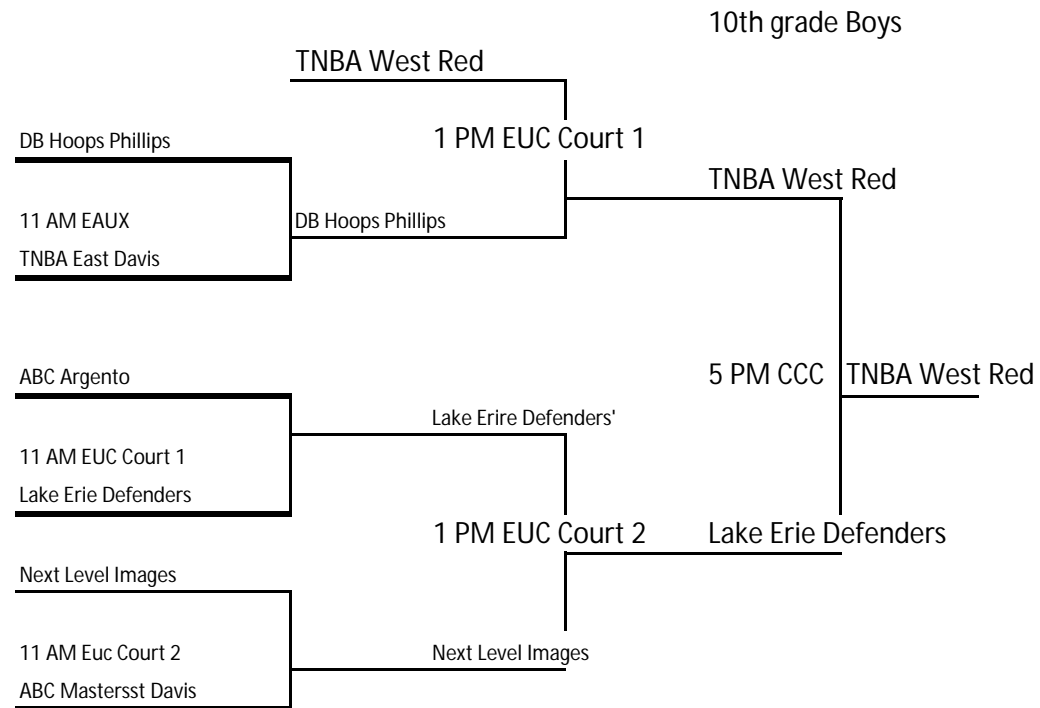

2014 All American Cage Classic Brackets

FINAL RESULTS