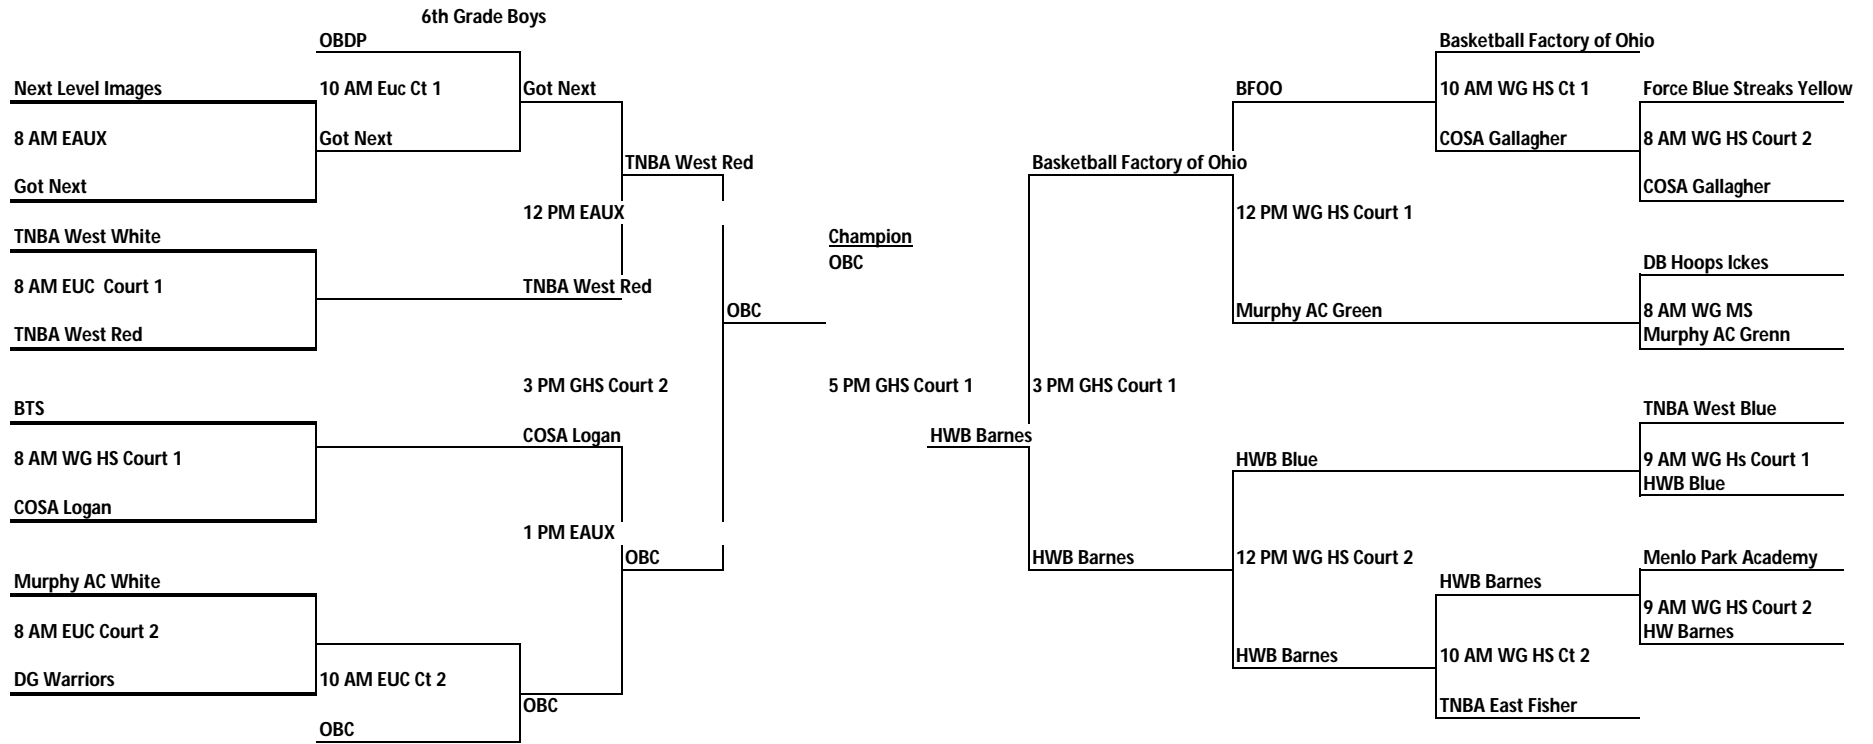

2014 All American Cage Classic Brackets

2014 All American Cage Classic Brackets

7th Grade Boys

Consolation Games: 10 AM EAUX TNBA West White vs. Murphy AC Red
2:00 EAUX Winner of Game 1 vs. ABC

FINAL RESULTS