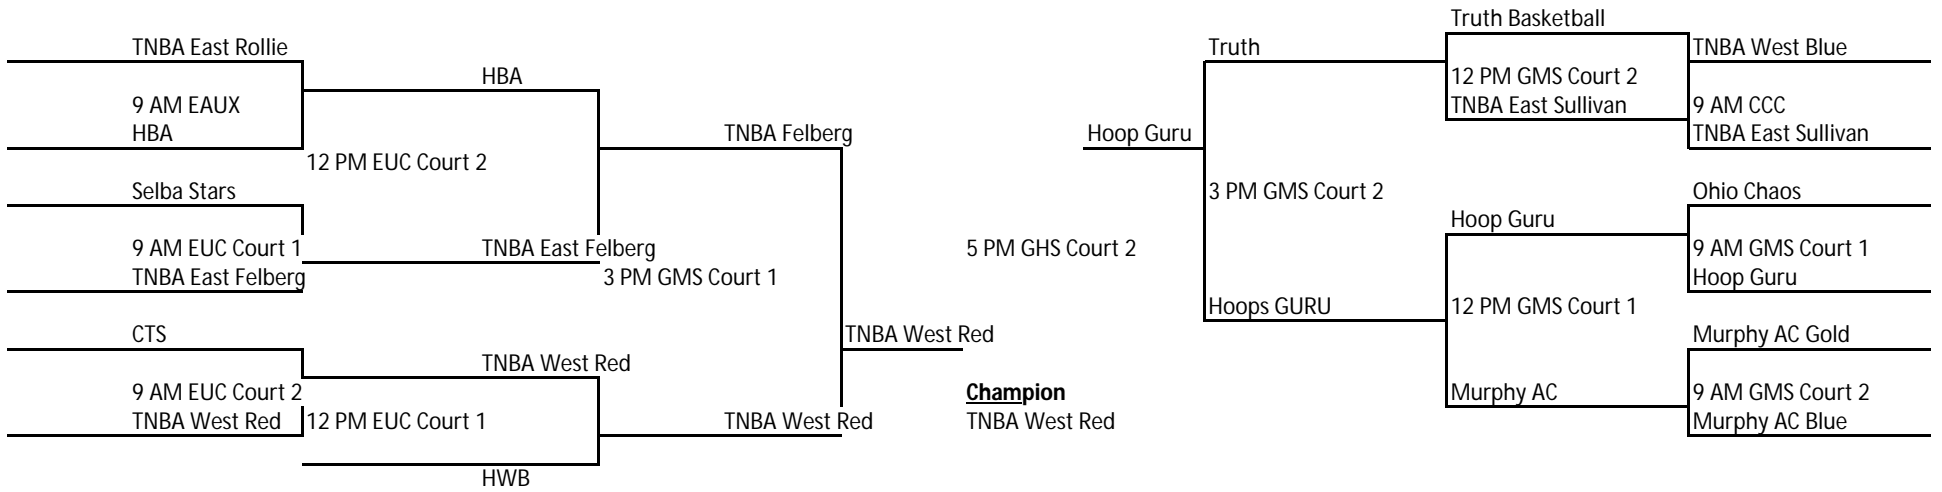

2014 All American Cage Classic Brackets

2014 All American Cage Classic Brackets

7th Grade Boys

Consolation Games: 10 AM EAUX TNBA West White vs. Murphy AC Red
2:00 EAUX Winner of Game 1 vs. ABC

FINAL RESULTS