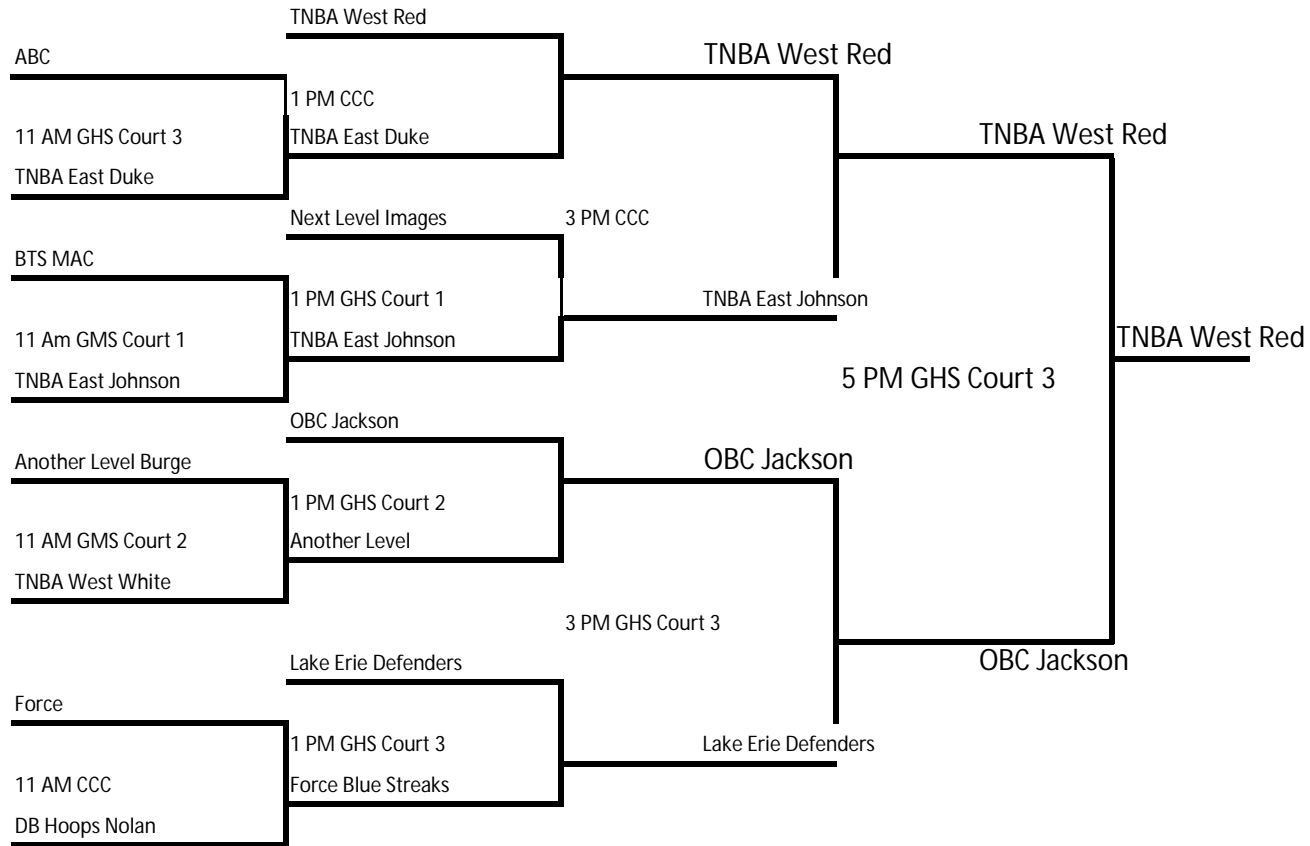

2014 All American Cage Classic Brackets

9th Grade Boys

FINAL RESULTS